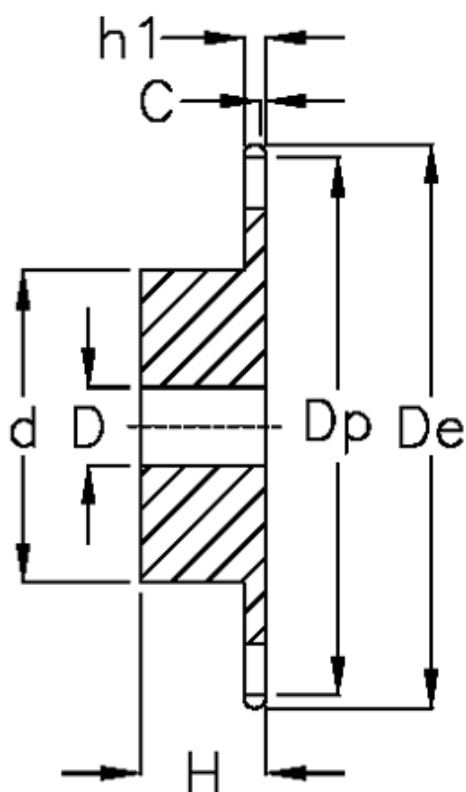

Data Sheet

Article number: 616081008016

Description: Sprocket 16 B-1 Z=16 simplex
predrilled, Rustfast

Measures

C = 2.5
d = 100
D = $20 \pm 0,5$

De = 141
Dp = 130.2

For chain size = 1" x 17,02 mm

For chain type = 16 B-1

H = 45

h1 = 16.2

Number of teeth = 16